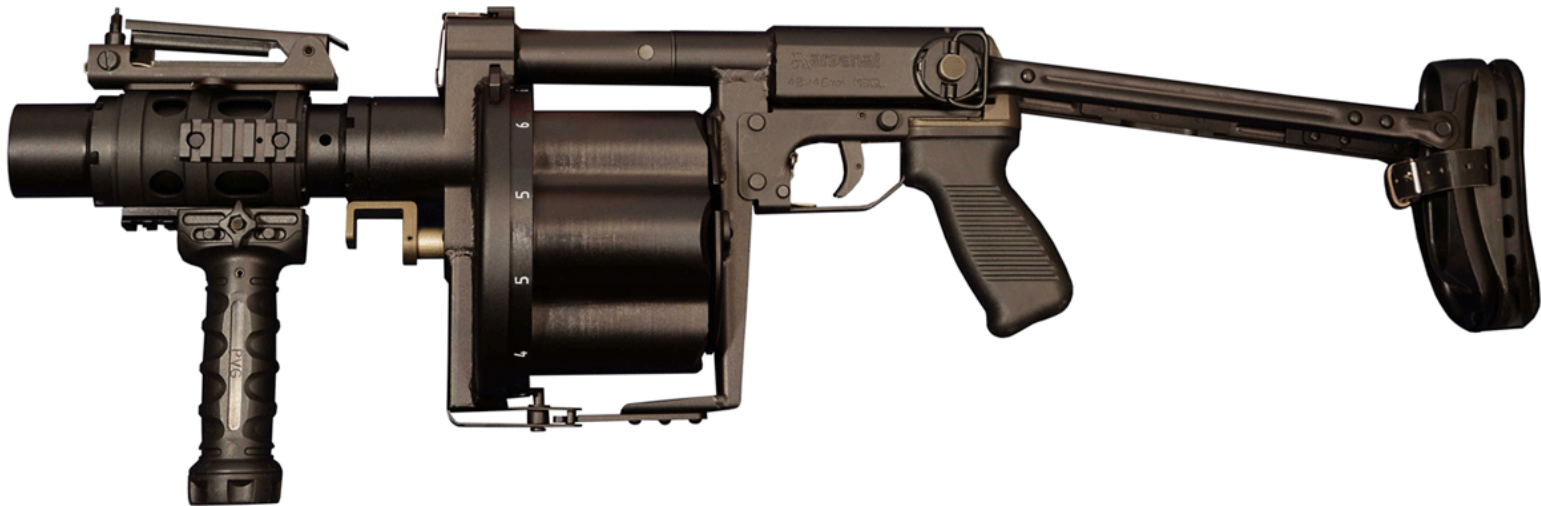

40x46 mm ARSENAL Multi-shot Grenade Launcher MSGL

40x46 mm MSGL
NSN: 1010-50-000-6960

The 40x46 mm ARSENAL Multi-Shot Grenade Launcher **MSGL** is a perfect semi-automatic weapon for the Army, Border Police, Law Enforcement and Special Police Units, used for destruction of enemy's manpower (single or group targets) in an open area, or in trenches and light shelters of field type, at distance up to 400 m. It is also good against light or unarmored vehicles, breaching secured doors, signaling or marking target areas with smoke, deploying gas canisters for crowd control (LE), and destroying enemies positioned in defilade.

Main Features:

- revolver type launchers - 6-round drum;
- Ability to load different type rounds in each slot;
- Durable construction to withstand rough handling;
- chromium plated barrel bore, which prolongs the life of the weapon;
- ammunition - low velocity grenades caliber 40x46 mm with length:
 - for MSGL not more than 105 mm; for MSGL-L not more than 135 mm;
- Picatinny rail (MIL-STD-1913) availability, that provides attachment of additional accessories;
- Underfolding stock for transport and storage;
- Includes sighting mechanism.

40x46 mm ARSENAL Multi-shot Grenade Launcher MSGL

SPECIFICATIONS	MSGL
Calibre, mm	40 x 46
Muzzle velocity, m/s	not less than 75
Fire mode	discontinued, single shots
Max. range of fire, m	up to 400
Effective range at area targets, m	up to 350
Effective range at single targets, m	150
Rate of fire, rounds/ min	not less than 12
Barrel length, mm/in	230 mm / 9.0 in
Weapon length, mm/in	
- with unfolded stock	764 mm / 30.0 in
- with folded stock	530 mm / 20.8 in
Weight of unloaded launcher, kg/lbs.	6.53 kg / 14.3 lbs.
System life, rounds	6000